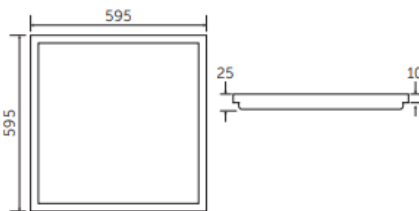

Technical Specification

Product Code	11798

Reference

Guarantee	7 Years
EAN	5013588117980
Commodity Code	9405409990
Country of Origin	CN
UNSPSC Code	39111544