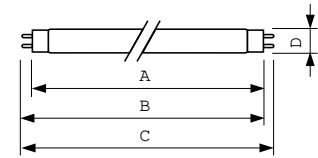

MASTER TL-D Super 80

Full product code	871150063171840
Order code	927920084023
Material Nr. (12NC)	927920084023
Numerator - Quantity Per Pack	1
Net Weight (Piece)	71.000 g

EAN/UPC - Product/Case	8711500631718
Numerator - Packs per outer box	25
EAN/UPC - Case	8711500631725

Dimensional drawing

Product	D (max)	A (max)	B (max)	B (min)	C (max)
MASTER TL-D Super 80 18W/840 1SL/25	28 mm	589.8 mm	596.9 mm	594.5 mm	604 mm