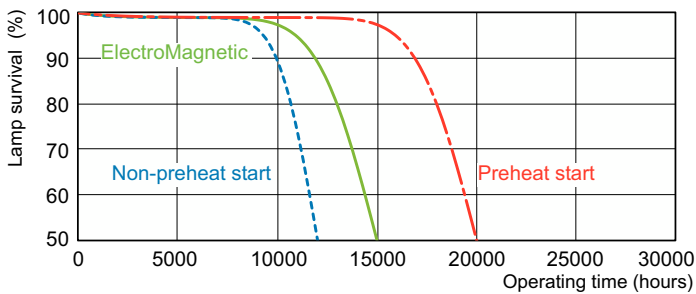

Photometric data

Spectral Power Distribution Colour - MASTER TL-D Super 80 18W/840 1SL/25

Lifetime

Life expectancy diagram - 3 hour cycle

Life expectancy diagram - 12 hour cycle

MASTER TL-D Super 80

Lifetime