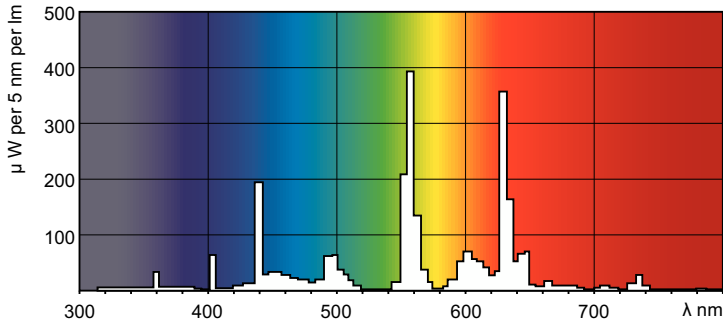

MASTER TL-D Super 80

MASTER TL-D Super 80 18W/840 1SL/25

The MASTER TL-D Super 80 lamp offers more lumens per watt and better color rendering than TL-D standard colors. Furthermore, it has a lower mercury content. The lamp can be operated in existing TL-D luminaires.

Product data

General Information	
Cap-Base	G13 [Medium Bi-Pin Fluorescent]
Flux measurement reference	Sphere
Life to 50% Failures (Nom)	15,000 hour(s)

Light Technical	
Color Code	840 [CCT of 4000K]
Luminous Flux	1,350 lm
Luminous Efficacy (rated) (Nom)	75 lm/W
Color Designation	Cool White (CW)
Chromaticity Coordinate X (Nom)	0.38
Chromaticity Coordinate Y (Nom)	0.38
Correlated Color Temperature (Nom)	4000 K
Color rendering index (CRI)	81

Product Data	
Order product name	MASTER TL-D Super 80 18W/840 1SL/25
Full product name	MASTER TL-D Super 80 18W/840 1SL/25

MASTER TL-D Super 80

Full product code	871150063171840
Order code	927920084023
Material Nr. (12NC)	927920084023
Numerator - Quantity Per Pack	1
Net Weight (Piece)	71.000 g

Photometric data

Spectral Power Distribution Colour - MASTER TL-D Super 80 18W/840 1SL/25

Lifetime

Life expectancy diagram - 3 hour cycle

Life expectancy diagram - 12 hour cycle

MASTER TL-D Super 80

Lifetime