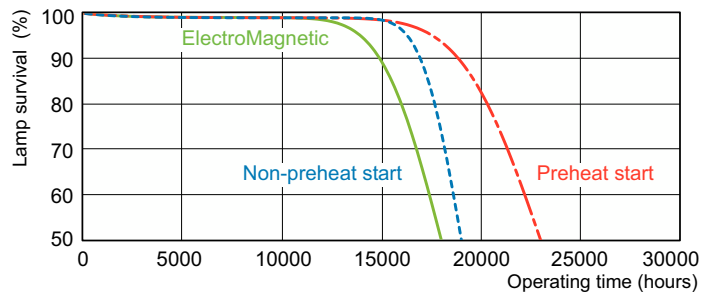

Photometric data

Spectral Power Distribution Colour - MASTER TL-D Super 80 18W/840 1SL/25

Lifetime

Life expectancy diagram - 3 hour cycle

Life expectancy diagram - 12 hour cycle

MASTER TL-D Super 80

Lifetime