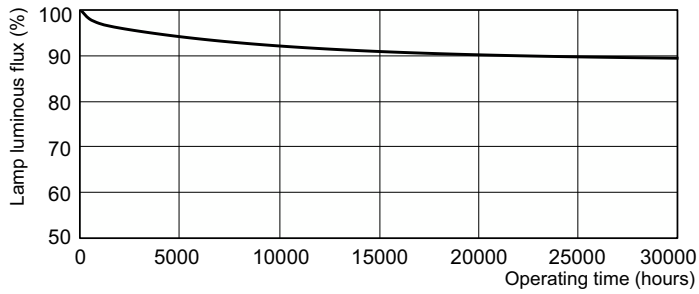

Photometric data

Spectral Power Distribution Colour - MASTER TL-D Super 80 18W/840 1SL/25

Lifetime

Life expectancy diagram - 3 hour cycle

Life expectancy diagram - 12 hour cycle

MASTER TL-D Super 80

Lifetime