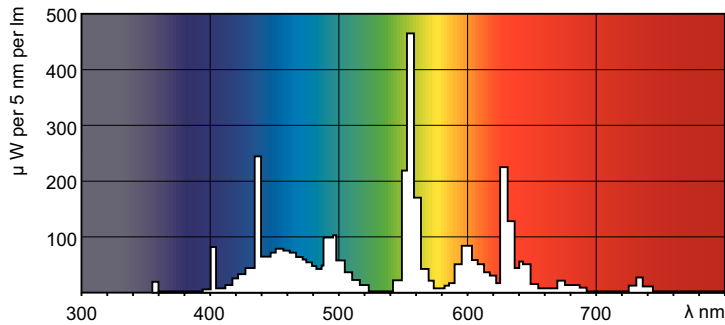

MASTER TL-D Super 80

MASTER TL-D Super 80 18W/865 1SL/25

The MASTER TL-D Super 80 lamp offers more lumens per watt and better color rendering than TL-D standard colors. Furthermore, it has a lower mercury content. The lamp can be operated in existing TL-D luminaires.

Product data

General Information		Lamp Current (Nom)	
Cap-Base	G13 [Medium Bi-Pin Fluorescent]		0.360 A
Flux measurement reference	Sphere	Controls and Dimming	
Life to 50% Failures (Nom)	15,000 hour(s)	Dimmable	Yes
Light Technical		Mechanical and Housing	
Color Code	865 [CCT of 6500K]	Bulb Shape	T8
Luminous Flux	1,300 lm	Approval and Application	
Luminous Efficacy (rated) (Nom)	68 lm/W	Energy Efficiency Class	G
Color Designation	Cool Daylight	Mercury (Hg) Content (Nom)	1.7 mg
Chromaticity Coordinate X (Nom)	0.313	Energy Consumption kWh/1000 h	19 kWh
Chromaticity Coordinate Y (Nom)	0.337	EPREL Registration Number	423367
Correlated Color Temperature (Nom)	6500 K	Product Data	
Color rendering index (CRI)	80	Order product name	MASTER TL-D Super 80 18W/865 1SL/25
Operating and Electrical		Full product name	MASTER TL-D Super 80 18W/865 1SL/25
Power Consumption	18.2 W		

MASTER TL-D Super 80

Full product code	871150063177040
Order code	927920086544
Material Nr. (12NC)	927920086544
Numerator - Quantity Per Pack	1
Net Weight (Piece)	71.000 g

EAN/UPC - Product/Case	8711500631770
Numerator - Packs per outer box	25
EAN/UPC - Case	8711500631787

Dimensional drawing

Product	D (max)	A (max)	B (max)	B (min)	C (max)
MASTER TL-D Super 80 18W/865 1SL/25	28 mm	589.8 mm	596.9 mm	594.5 mm	604 mm

Photometric data

Spectral Power Distribution Colour - MASTER TL-D Super 80 18W/865 1SL/25