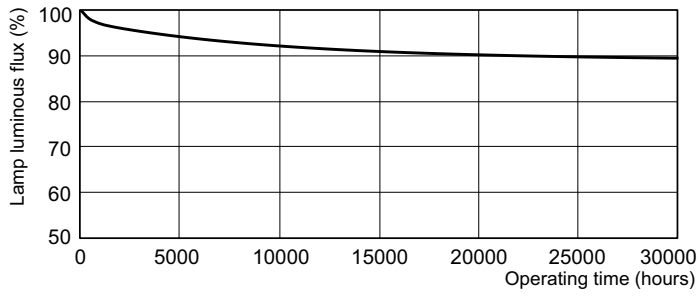

Product data

General Information		Lamp Current (Nom)	
Cap-Base	G13 [Medium Bi-Pin Fluorescent]		0.360 A
Flux measurement reference	Sphere	Controls and Dimming	
Life to 50% Failures (Nom)	15,000 hour(s)	Dimmable	Yes
Light Technical		Mechanical and Housing	
Color Code	865 [CCT of 6500K]	Bulb Shape	T8
Luminous Flux	1,300 lm	Approval and Application	
Luminous Efficacy (rated) (Nom)	68 lm/W	Energy Efficiency Class	G
Color Designation	Cool Daylight	Mercury (Hg) Content (Nom)	1.7 mg
Chromaticity Coordinate X (Nom)	0.313	Energy Consumption kWh/1000 h	19 kWh
Chromaticity Coordinate Y (Nom)	0.337	EPREL Registration Number	423367
Correlated Color Temperature (Nom)	6500 K	Product Data	
Color rendering index (CRI)	80	Order product name	MASTER TL-D Super 80 18W/865 1SL/25
Operating and Electrical		Full product name	MASTER TL-D Super 80 18W/865 1SL/25
Power Consumption	18.2 W		

Dimensional drawing

Product	D (max)	A (max)	B (max)	B (min)	C (max)
MASTER TL-D Super 80 18W/865 1SL/25	28 mm	589.8 mm	596.9 mm	594.5 mm	604 mm

Photometric data

Spectral Power Distribution Colour - MASTER TL-D Super 80 18W/865 1SL/25

Lifetime

Life expectancy diagram - 3 hour cycle

Life expectancy diagram - 12 hour cycle

MASTER TL-D Super 80

Lifetime

Lumen Maintenance Diagram - MASTER TL-D Super 80 18W/865 1SL/25