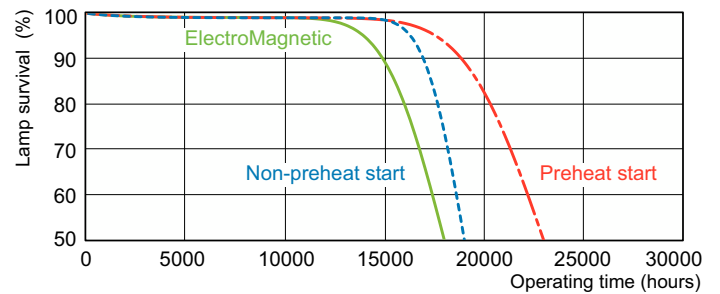

Product data

General Information		Lamp Current (Nom)	
Cap-Base	G13 [Medium Bi-Pin Fluorescent]		0.360 A
Flux measurement reference	Sphere	Controls and Dimming	
Life to 50% Failures (Nom)	15,000 hour(s)	Dimmable	Yes
Light Technical		Mechanical and Housing	
Color Code	865 [CCT of 6500K]	Bulb Shape	T8
Luminous Flux	1,300 lm	Approval and Application	
Luminous Efficacy (rated) (Nom)	68 lm/W	Energy Efficiency Class	G
Color Designation	Cool Daylight	Mercury (Hg) Content (Nom)	1.7 mg
Chromaticity Coordinate X (Nom)	0.313	Energy Consumption kWh/1000 h	19 kWh
Chromaticity Coordinate Y (Nom)	0.337	EPREL Registration Number	423367
Correlated Color Temperature (Nom)	6500 K	Product Data	
Color rendering index (CRI)	80	Order product name	MASTER TL-D Super 80 18W/865 1SL/25
Operating and Electrical		Full product name	MASTER TL-D Super 80 18W/865 1SL/25
Power Consumption	18.2 W		

Dimensional drawing

Product	D (max)	A (max)	B (max)	B (min)	C (max)
MASTER TL-D Super 80 18W/865 1SL/25	28 mm	589.8 mm	596.9 mm	594.5 mm	604 mm

Photometric data

Spectral Power Distribution Colour - MASTER TL-D Super 80 18W/865 1SL/25

Lifetime

Life expectancy diagram - 3 hour cycle

Life expectancy diagram - 12 hour cycle

MASTER TL-D Super 80

Lifetime

Lumen Maintenance Diagram - MASTER TL-D Super 80 18W/865 1SL/25