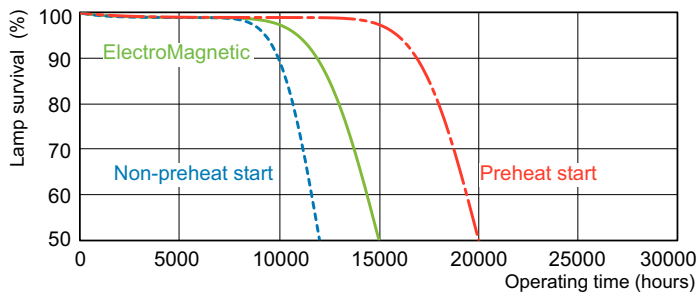

Dimensional drawing

Product	D (max)	A (max)	B (max)	B (min)	C (max)
MASTER TL-D Super 80 18W/865 1SL/25	28 mm	589.8 mm	596.9 mm	594.5 mm	604 mm

Photometric data

Spectral Power Distribution Colour - MASTER TL-D Super 80 18W/865 1SL/25

Lifetime

Life expectancy diagram - 3 hour cycle

Life expectancy diagram - 12 hour cycle

MASTER TL-D Super 80

Lifetime

Lumen Maintenance Diagram - MASTER TL-D Super 80 18W/865 1SL/25