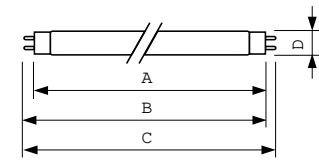

Product data

General Information		Lamp Current (Nom)	
Cap-Base	G13 [Medium Bi-Pin Fluorescent]		0.360 A
Flux measurement reference	Sphere	Controls and Dimming	
Life to 50% Failures (Nom)	15,000 hour(s)	Dimmable	Yes
Light Technical		Mechanical and Housing	
Color Code	865 [CCT of 6500K]	Bulb Shape	T8
Luminous Flux	1,300 lm	Approval and Application	
Luminous Efficacy (rated) (Nom)	68 lm/W	Energy Efficiency Class	G
Color Designation	Cool Daylight	Mercury (Hg) Content (Nom)	1.7 mg
Chromaticity Coordinate X (Nom)	0.313	Energy Consumption kWh/1000 h	19 kWh
Chromaticity Coordinate Y (Nom)	0.337	EPREL Registration Number	423367
Correlated Color Temperature (Nom)	6500 K	Product Data	
Color rendering index (CRI)	80	Order product name	MASTER TL-D Super 80 18W/865 1SL/25
Operating and Electrical		Full product name	MASTER TL-D Super 80 18W/865 1SL/25
Power Consumption	18.2 W		

MASTER TL-D Super 80

Full product code	871150063177040
Order code	927920086544
Material Nr. (12NC)	927920086544
Numerator - Quantity Per Pack	1
Net Weight (Piece)	71.000 g

EAN/UPC - Product/Case	8711500631770
Numerator - Packs per outer box	25
EAN/UPC - Case	8711500631787

Dimensional drawing

Product	D (max)	A (max)	B (max)	B (min)	C (max)
MASTER TL-D Super 80 18W/865 1SL/25	28 mm	589.8 mm	596.9 mm	594.5 mm	604 mm

Photometric data

Spectral Power Distribution Colour - MASTER TL-D Super 80 18W/865 1SL/25